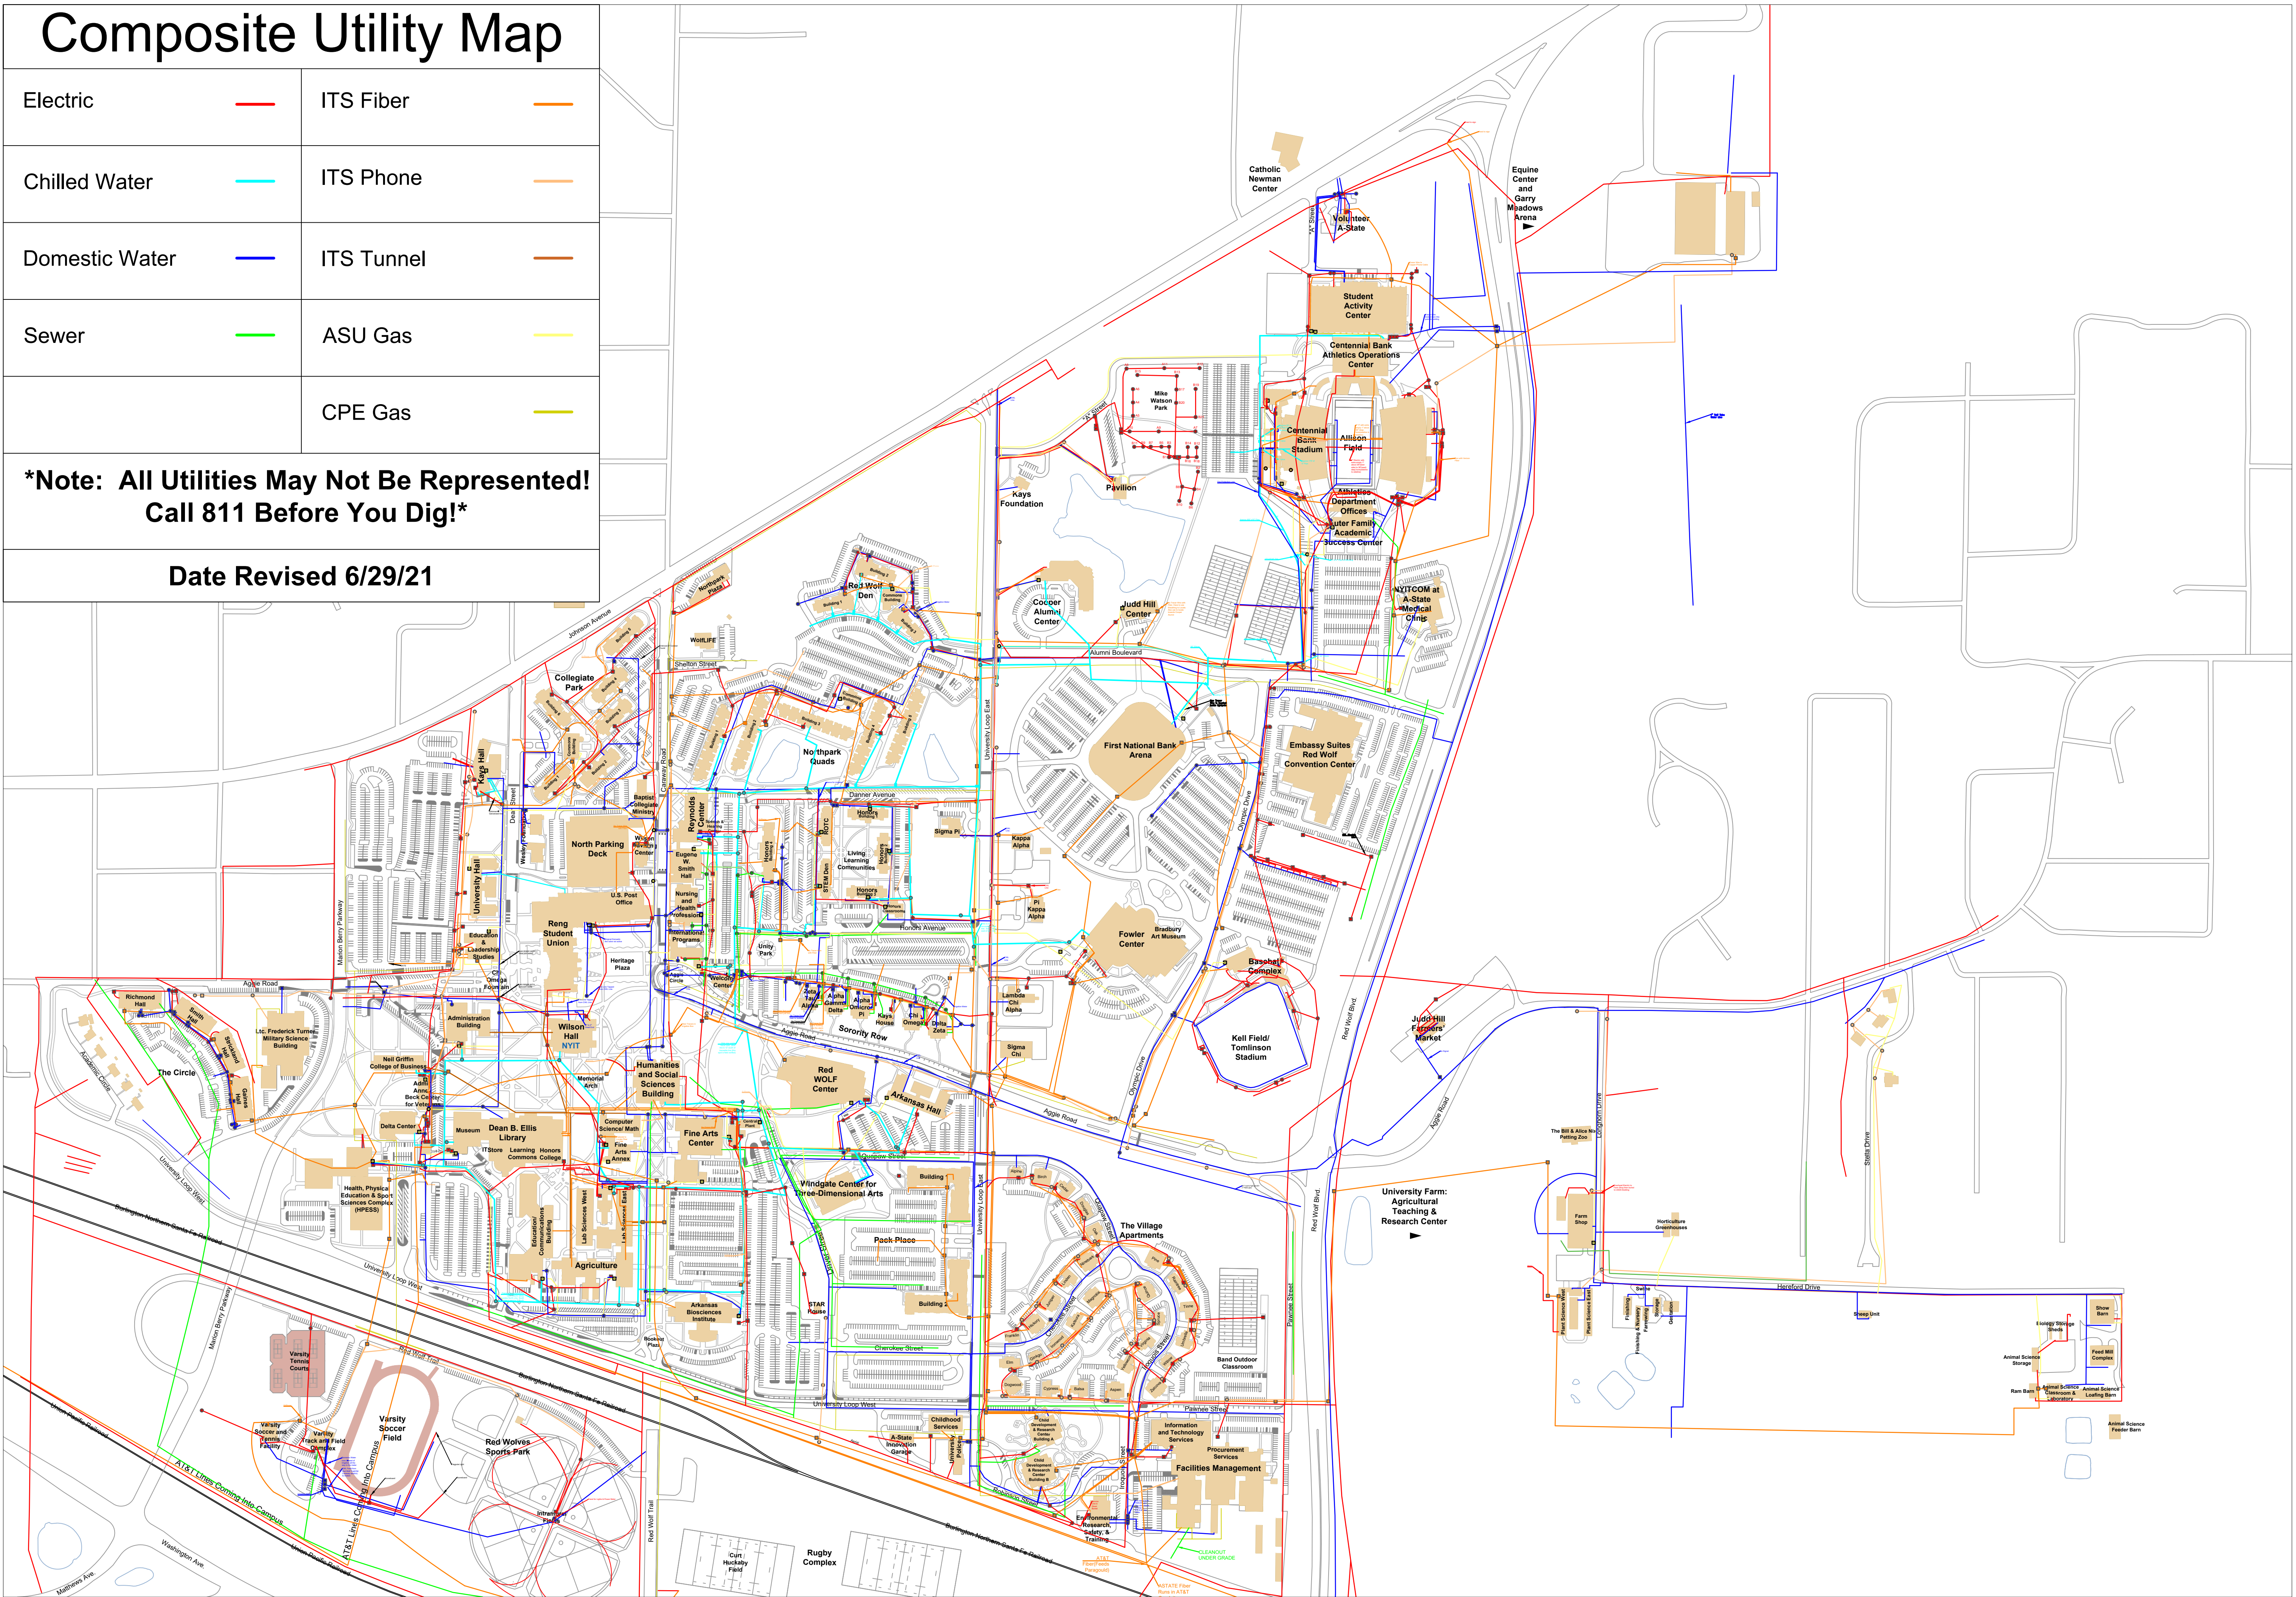

Composite Utility Map

Electric		ITS Fiber	
Chilled Water		ITS Phone	
Domestic Water		ITS Tunnel	
Sewer		ASU Gas	
		CPE Gas	

***Note: All Utilities May Not Be Represented!
Call 811 Before You Dig!***

Date Revised 6/29/21

Electric Utility Map

Electric		Junction Box	
Transformer		Generator	
Stand Alone Outlet		Panel Box	

***Note: All Utilities May Not Be Represented!
Call 811 Before You Dig!***

Date Revised 8/10/21

Domestic Water & Sewer Utility Map

Date Revised 8/10/21

I.T.S. Utility Map

ITS Fiber		ITS Phone	
Pull Box		Pedestal	
ITS Tunnel			

***Note: All Utilities May Not Be Represented!
Call 811 Before You Dig!***

Date Revised 8/12/21