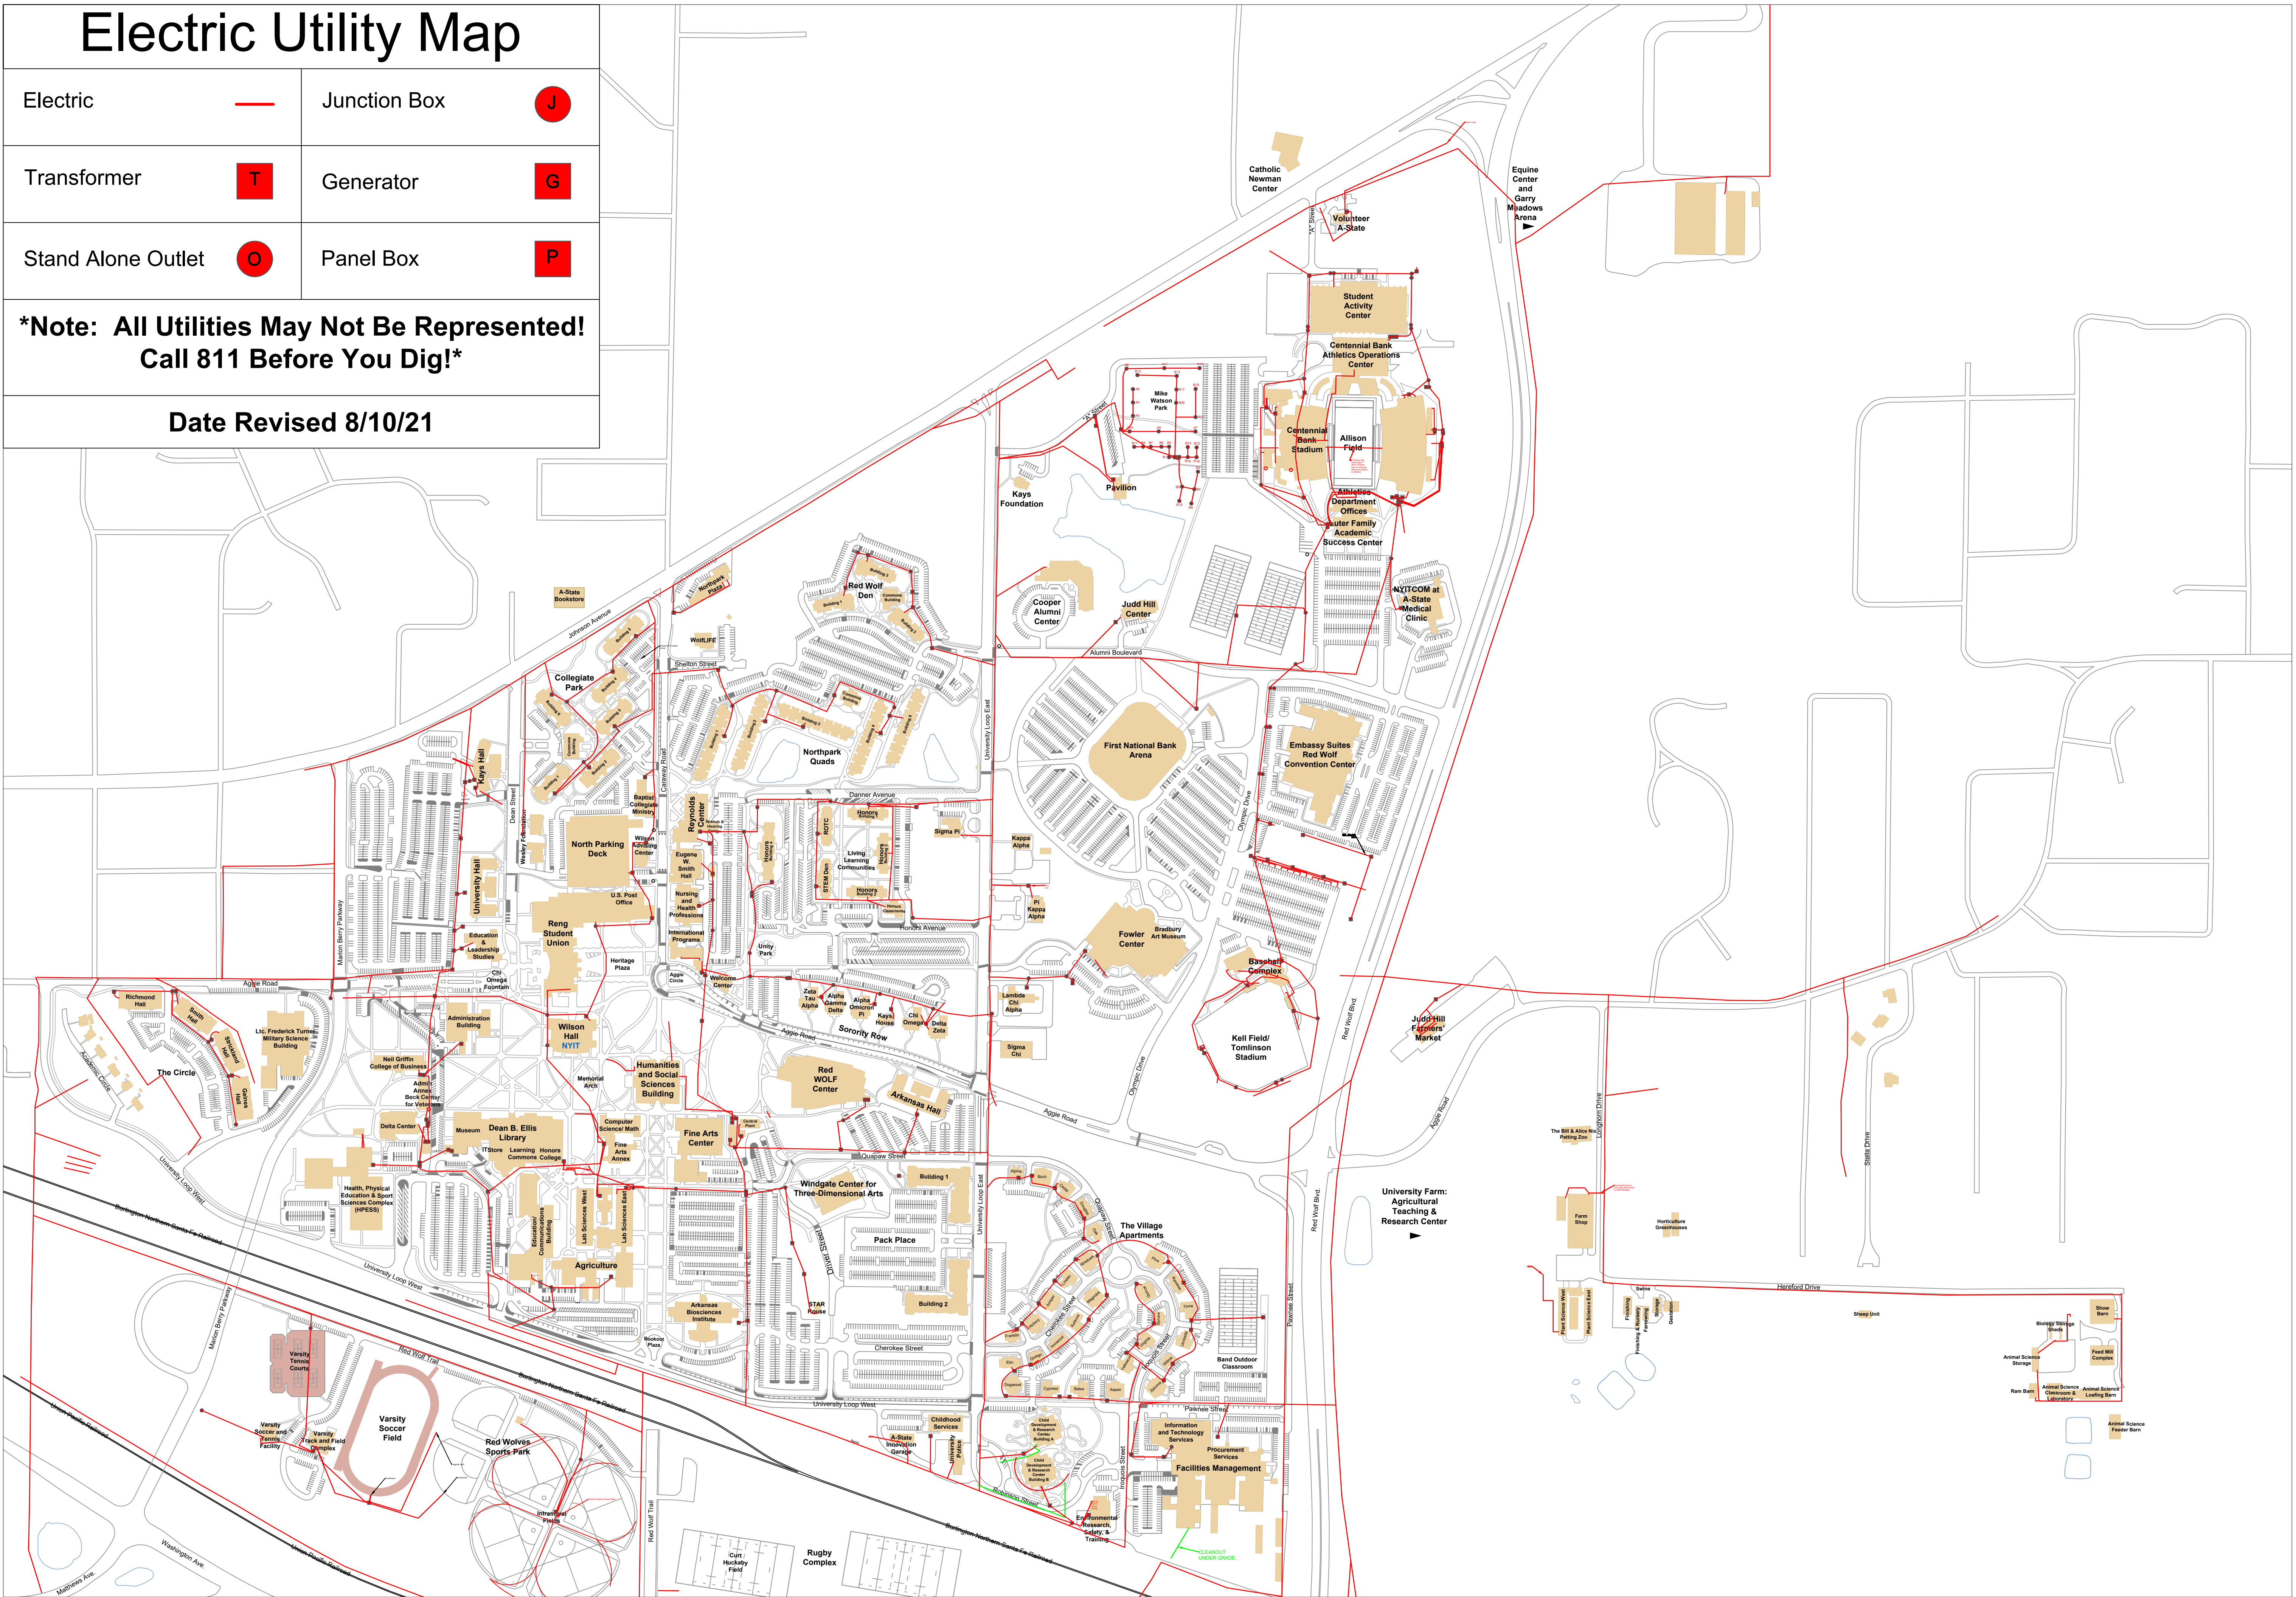

Composite Utility Map

Electric		ITS Fiber	
Chilled Water		ITS Phone	
Domestic Water		ITS Tunnel	
Sewer		ASU Gas	
		CPE Gas	

***Note: All Utilities May Not Be Represented!
Call 811 Before You Dig!***

Date Revised 6/29/21

Electric Utility Map

Electric		Junction Box	
Transformer		Generator	
Stand Alone Outlet		Panel Box	

***Note: All Utilities May Not Be Represented!
Call 811 Before You Dig!***

Date Revised 8/10/21

Domestic Water & Sewer Utility Map

Date Revised 8/10/21

I.T.S. Utility Map

ITS Fiber		ITS Phone	
Pull Box		Pedestal	
ITS Tunnel			

***Note: All Utilities May Not Be Represented!
Call 811 Before You Dig!***

Date Revised 8/12/21